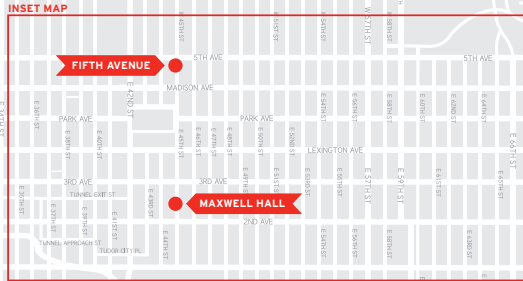

NEW JERSEY

THE HUDSON RIVER

LIM COLLEGE CAMPUS

NEW YORKER RESIDENCE HALL

FIFTH AVENUE

MAXWELL HALL

NEW YORKER RESIDENCE HALL

HOUSING PARTNERSHIPS
NEW YORKER RESIDENCE HALL (EDUCATIONAL HOUSING SERVICES)
481 EIGHTH AVENUE
BETWEEN 34TH AND 35TH STREETS

FIFTH AVENUE

MAXWELL HALL

LIM COLLEGE ADDRESSES
MAXWELL HALL
216 EAST 45TH STREET
BETWEEN SECOND AND THIRD AVENUES
FIFTH AVENUE
545 FIFTH AVENUE
ENTER ON EAST 45TH STREET
BETWEEN FIFTH AND MADISON AVENUES

THE EAST RIVER

QUEENS

WARDS ISLAND